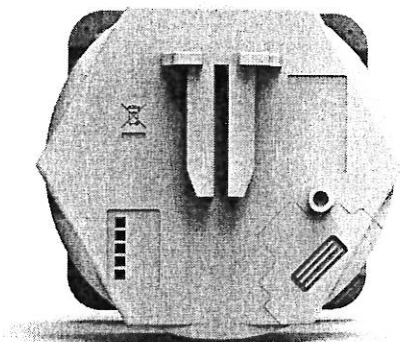

ГЕИТ.БГ ЕООД
гр. Русе, бул. Цар освободител 111А
office@geit.bg, +359 8898 64628